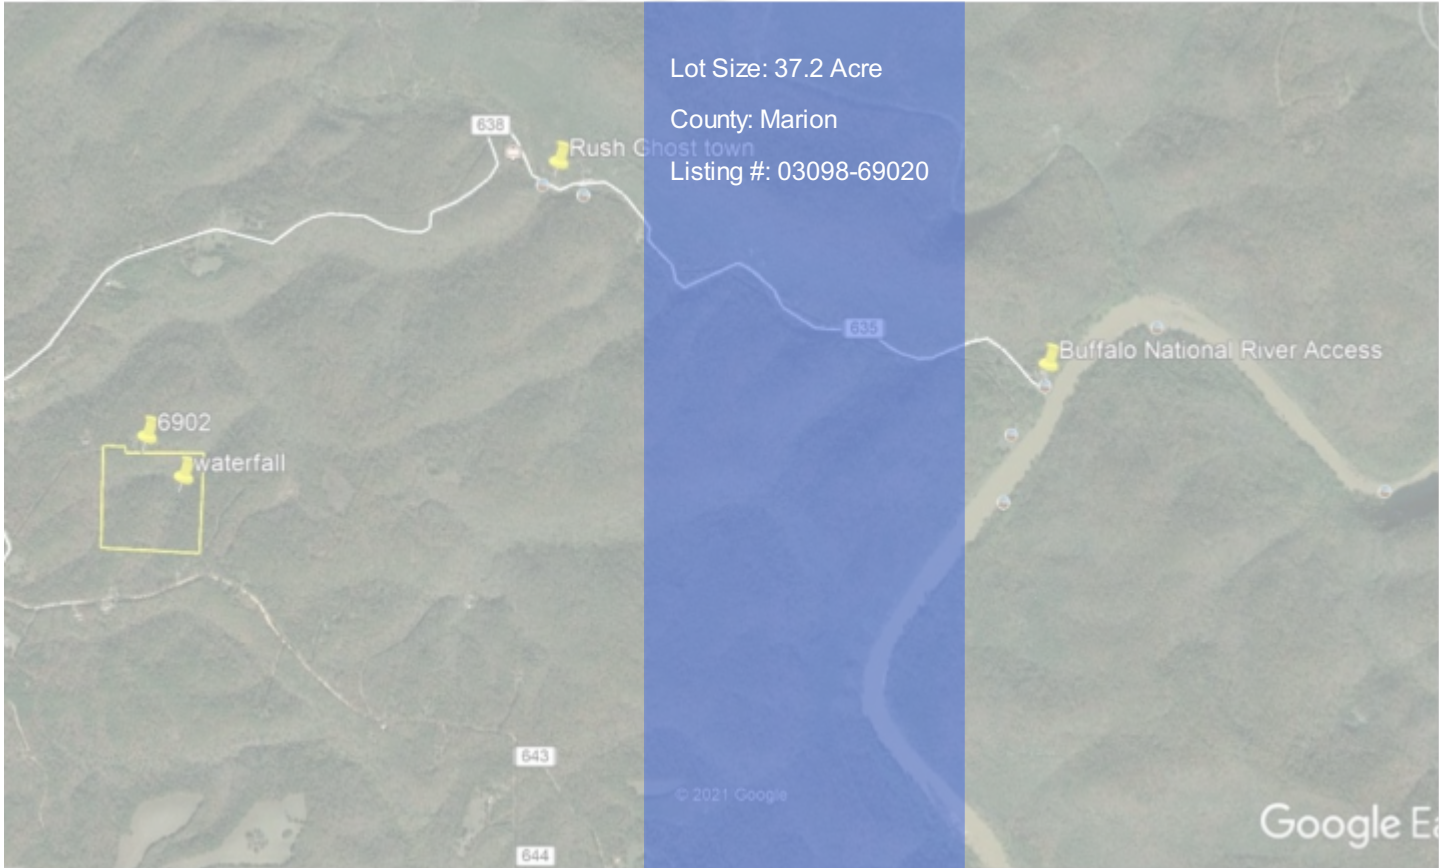

Lot Size: 37.2 Acre

County: Marion

Listing #: 03098-69020

KEY FEATURES

- Waterfall
- Hunting Property
- Spring
- 37 Acres Near BNR
- Arkansas
- Ozark Mountains
- Kayaking

ROCKS, BLUFFS AND THE BUFFALO NATIONAL RIVER