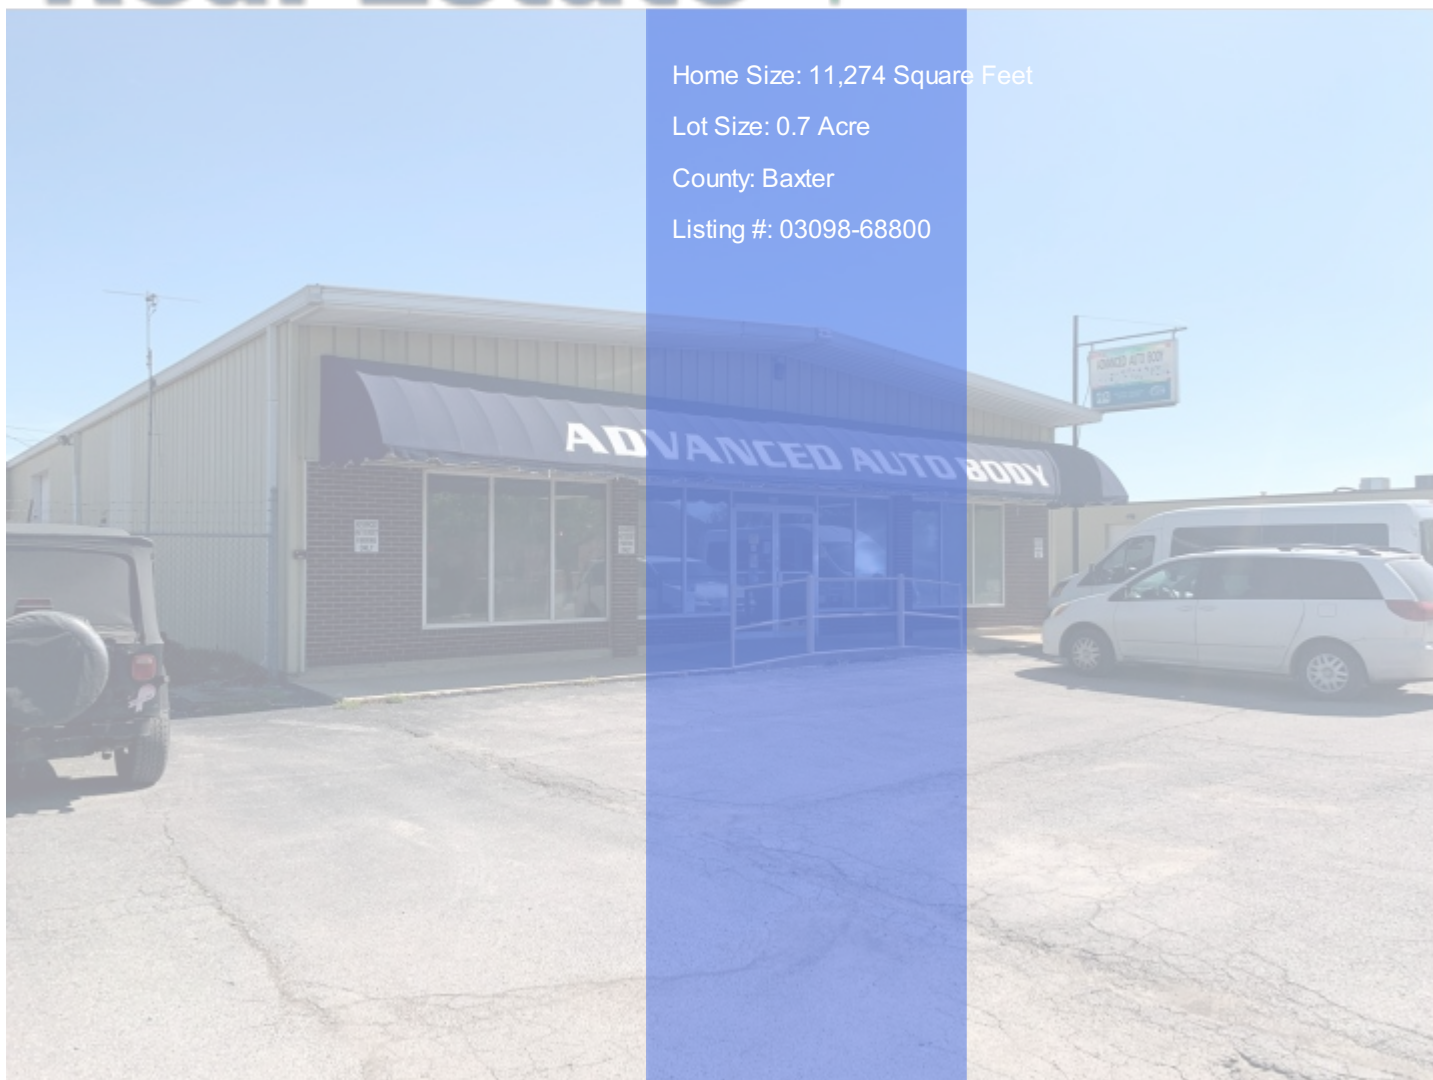

Home Size: 11,274 Square Feet

Lot Size: 0.7 Acre

County: Baxter

Listing #: 03098-68800

KEY FEATURES

- Turnkey Business
- Fully Equipped
- Heart of Mountain Home
 - Extra Storage
- Reputable Business For Sale
 - Large Parking
 - Handicap Access